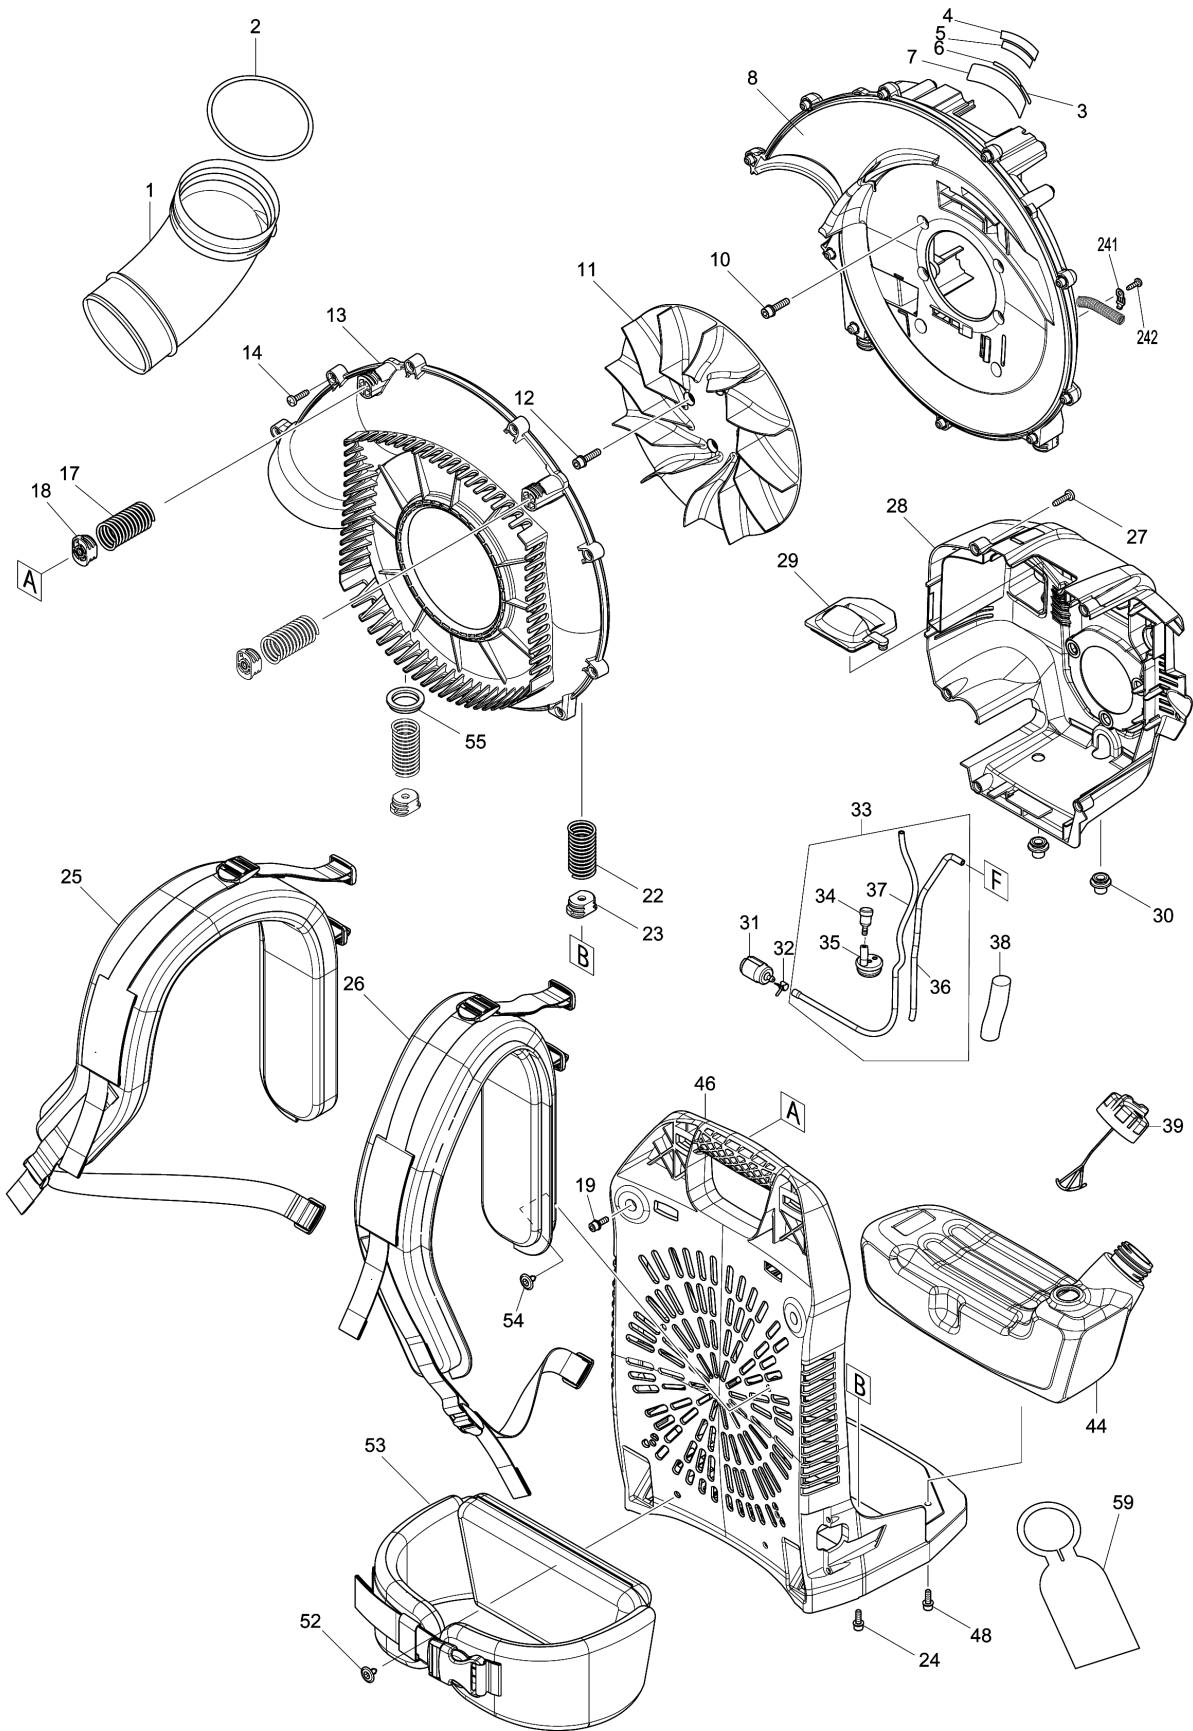

Model No.EB5300TH PETROL BLOWER