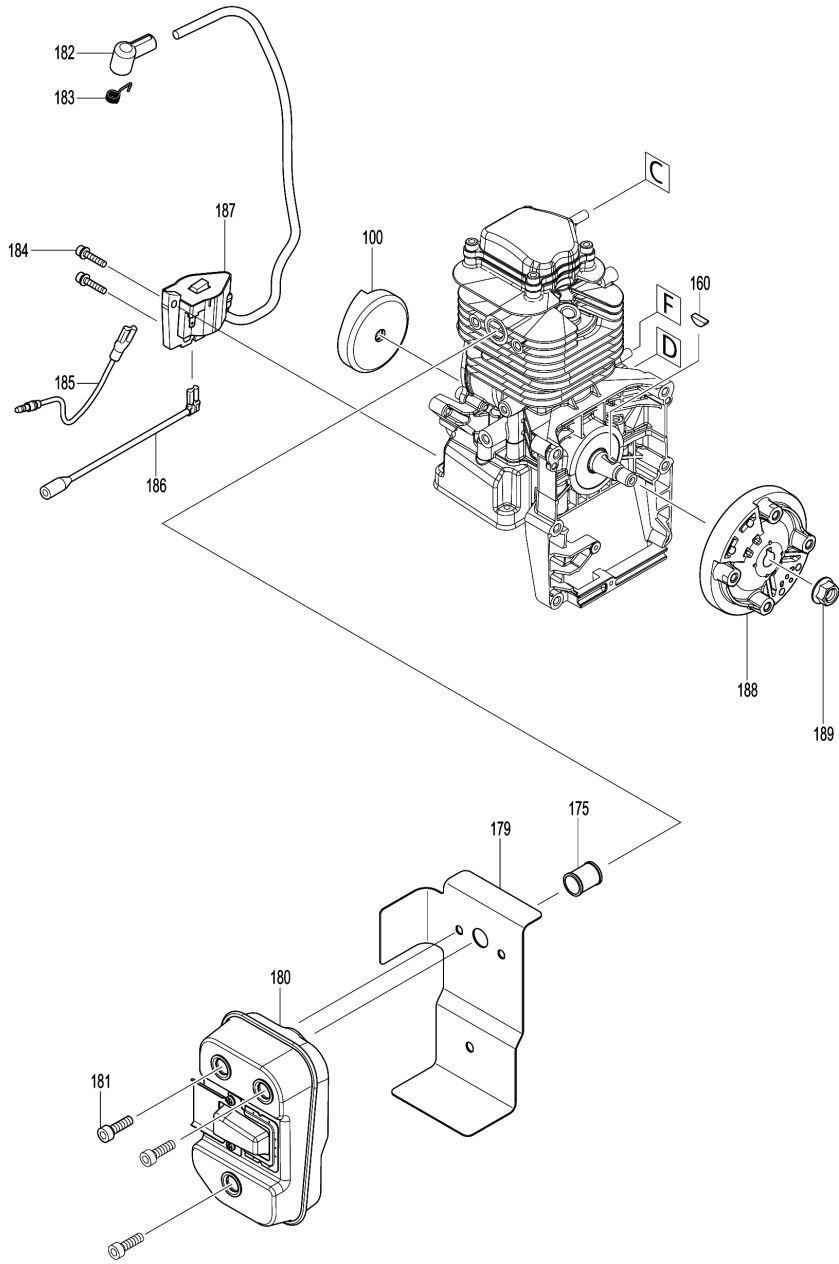

Model No.EB5300TH PETROL BLOWER