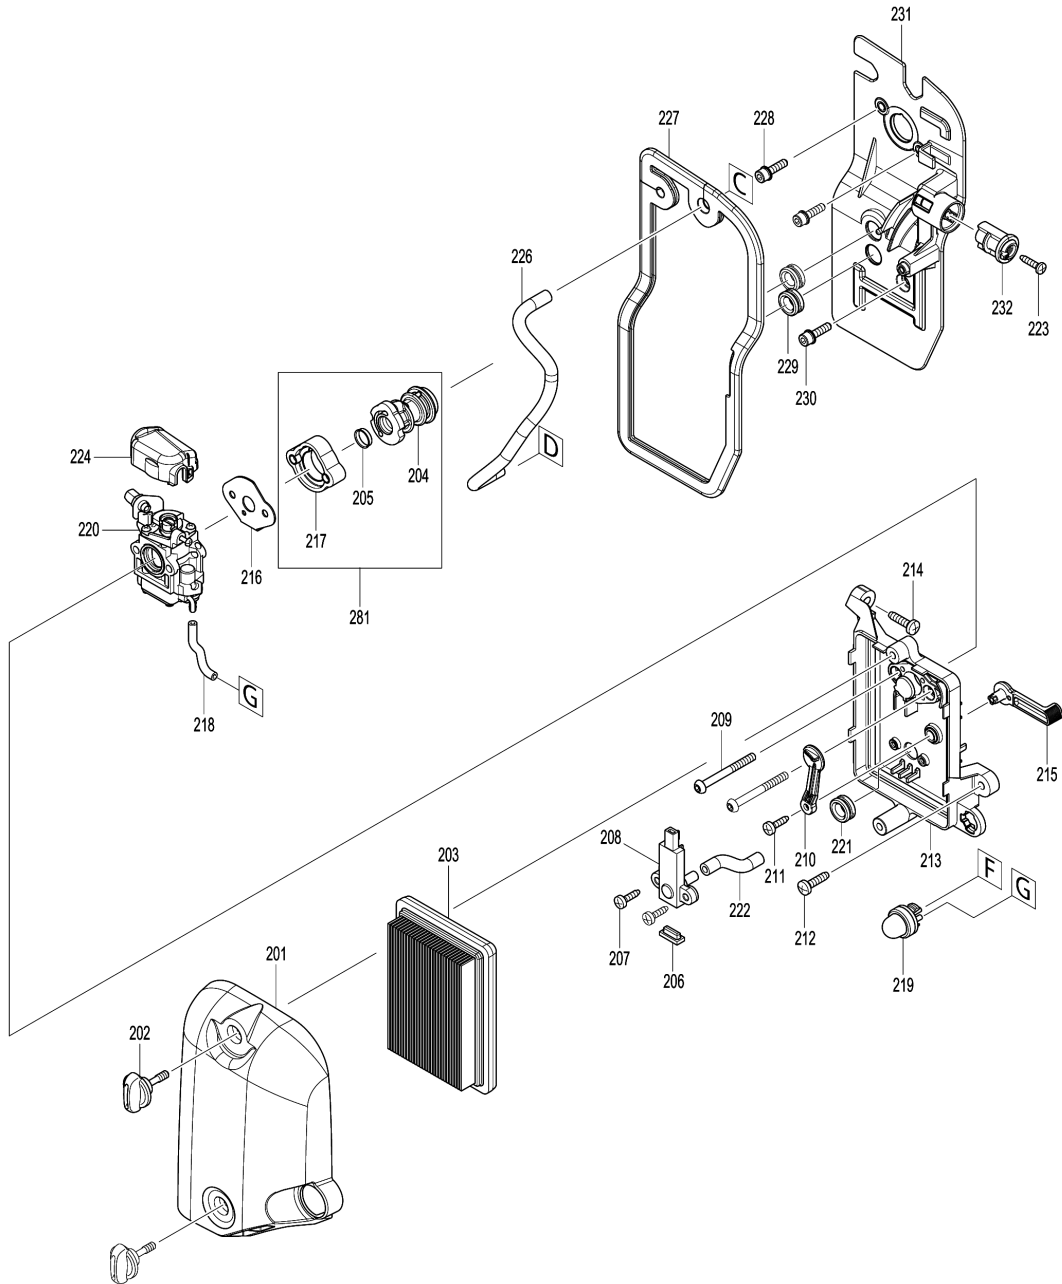

Model No.EB5300TH PETROL BLOWER