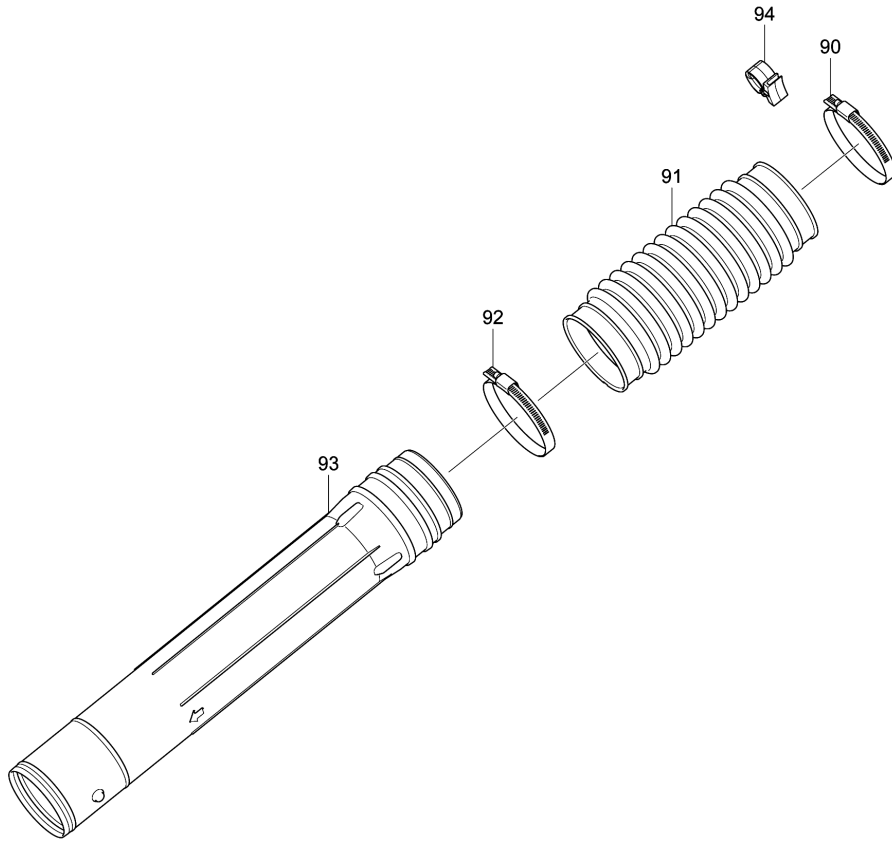

Model No.EB5300TH PETROL BLOWER