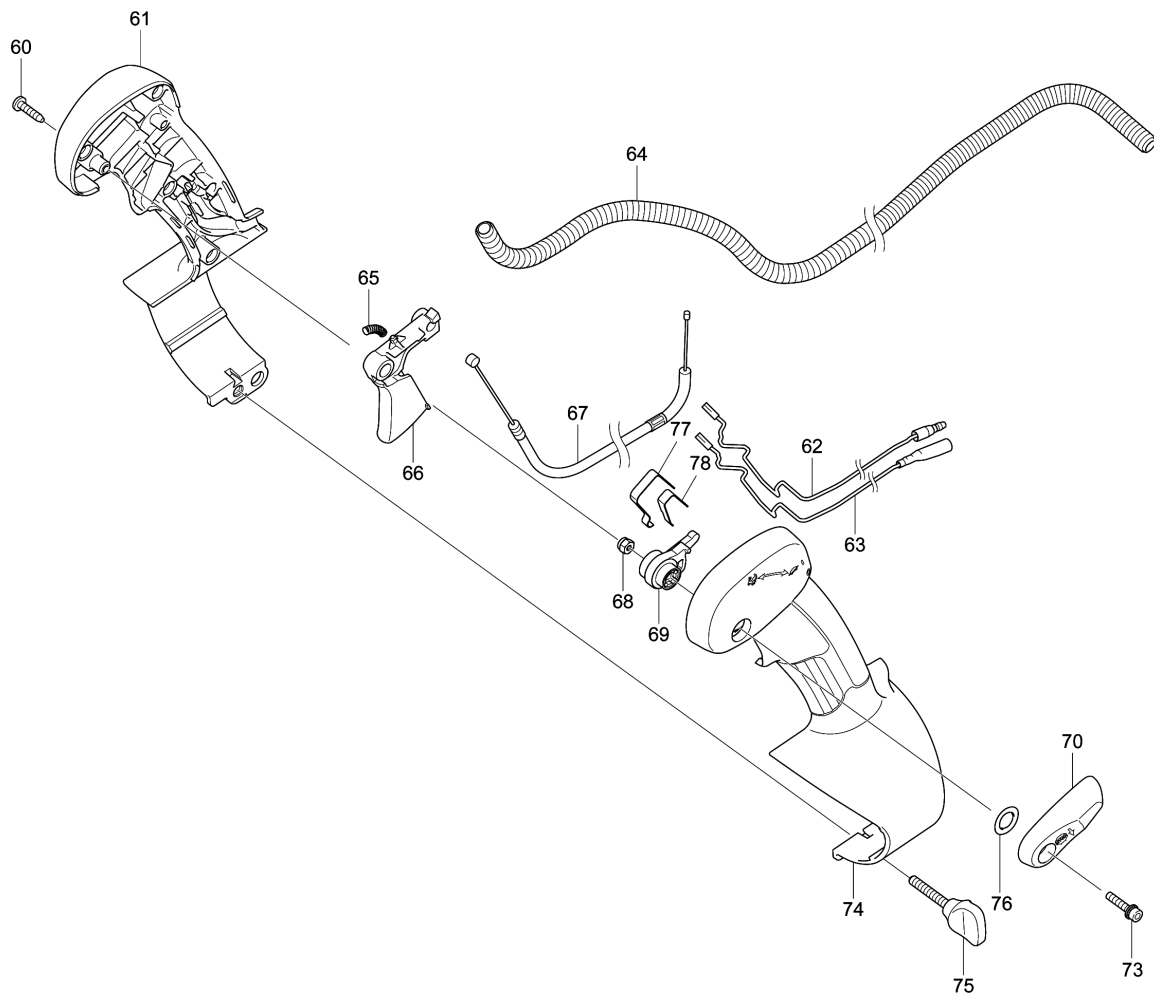

Model No.EB5300TH PETROL BLOWER