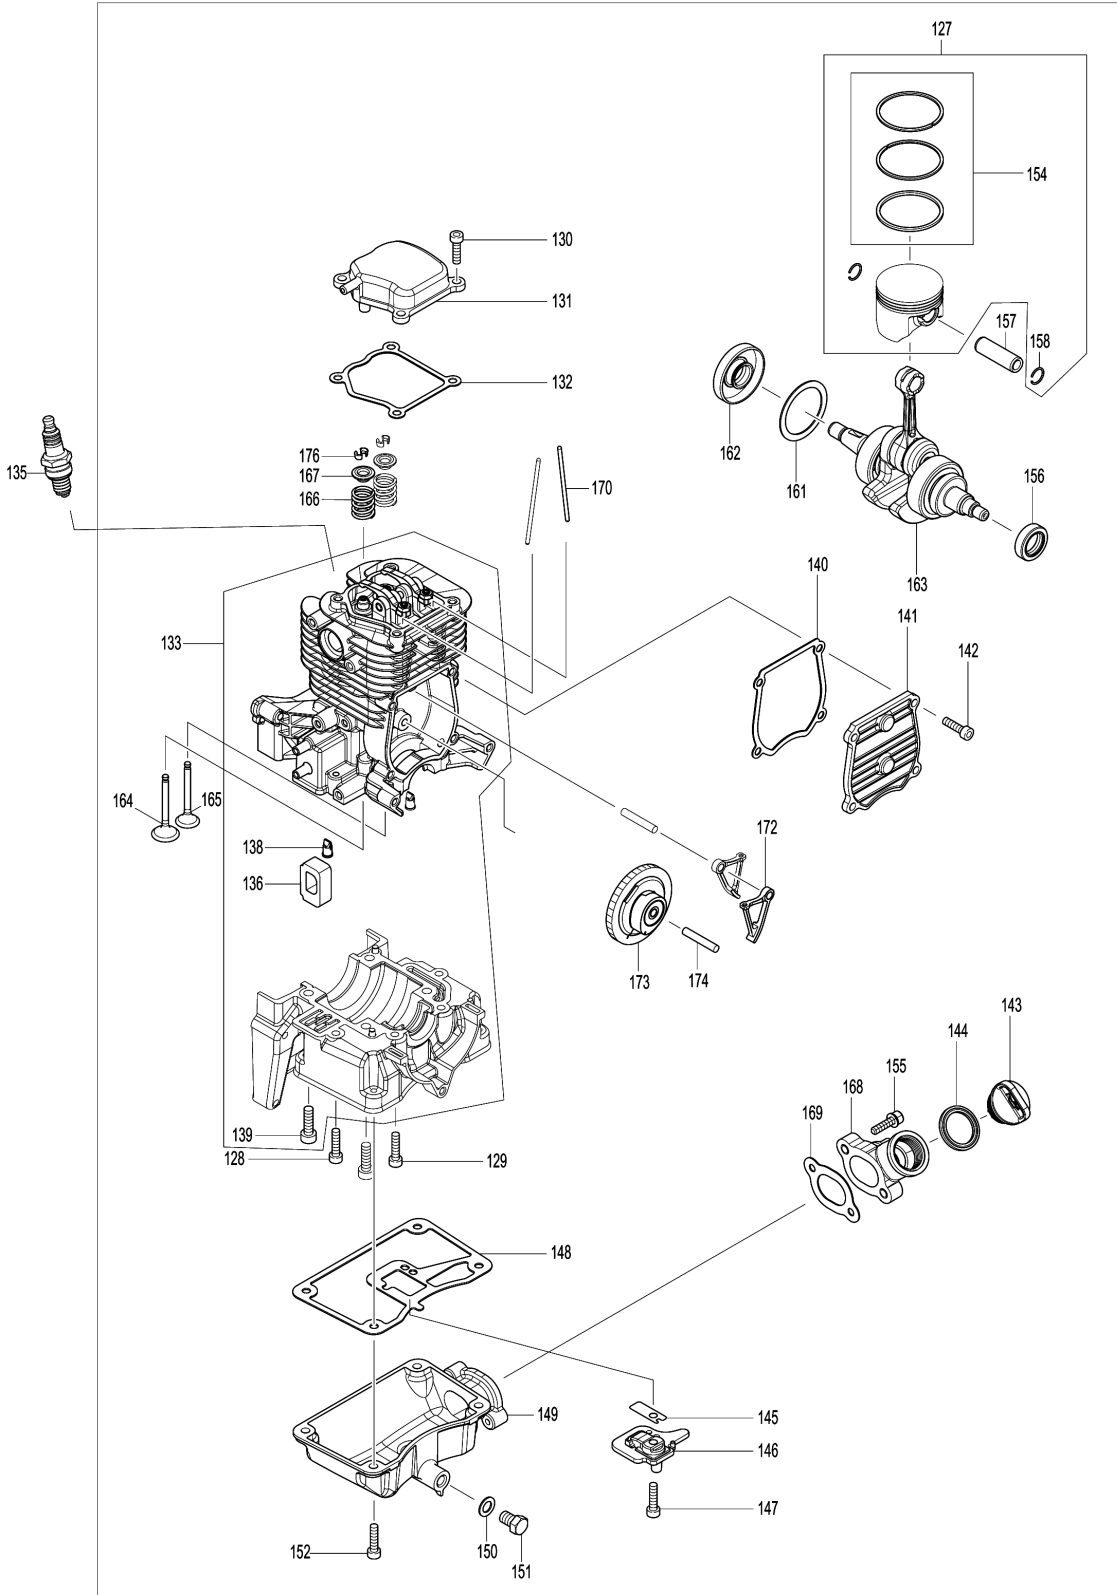

Model No.EB5300TH PETROL BLOWER