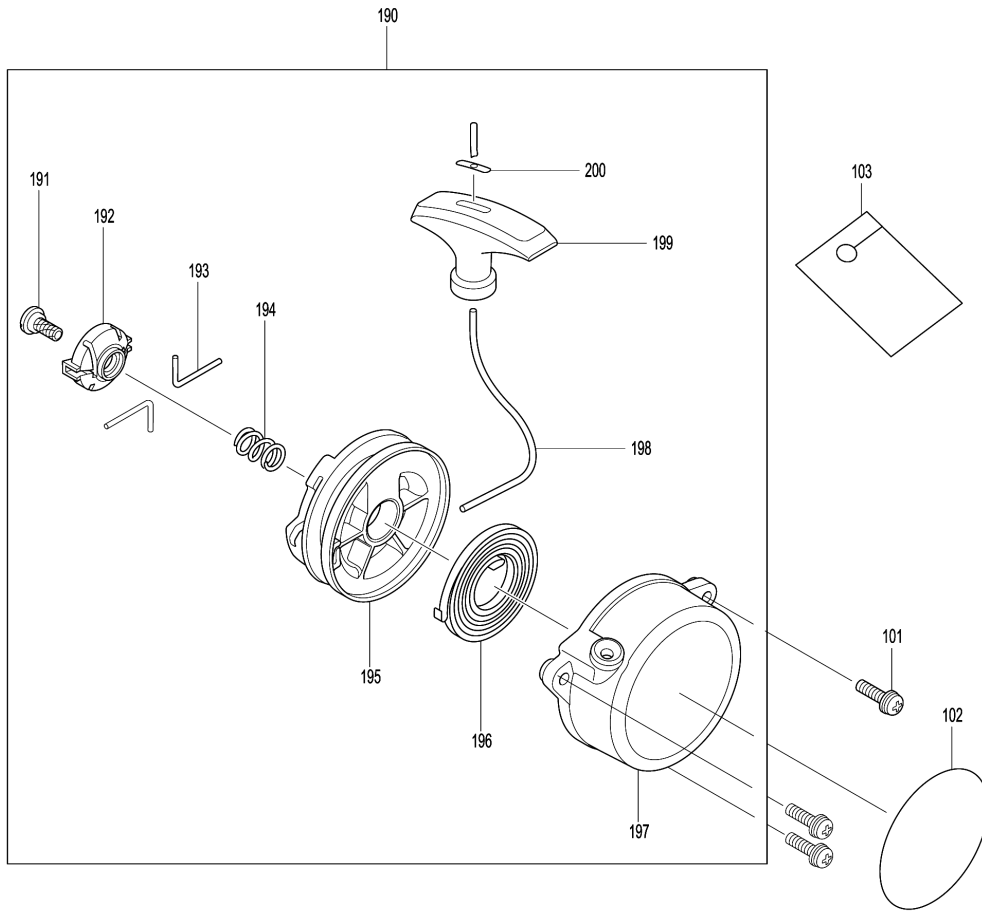

Model No.EB5300TH PETROL BLOWER